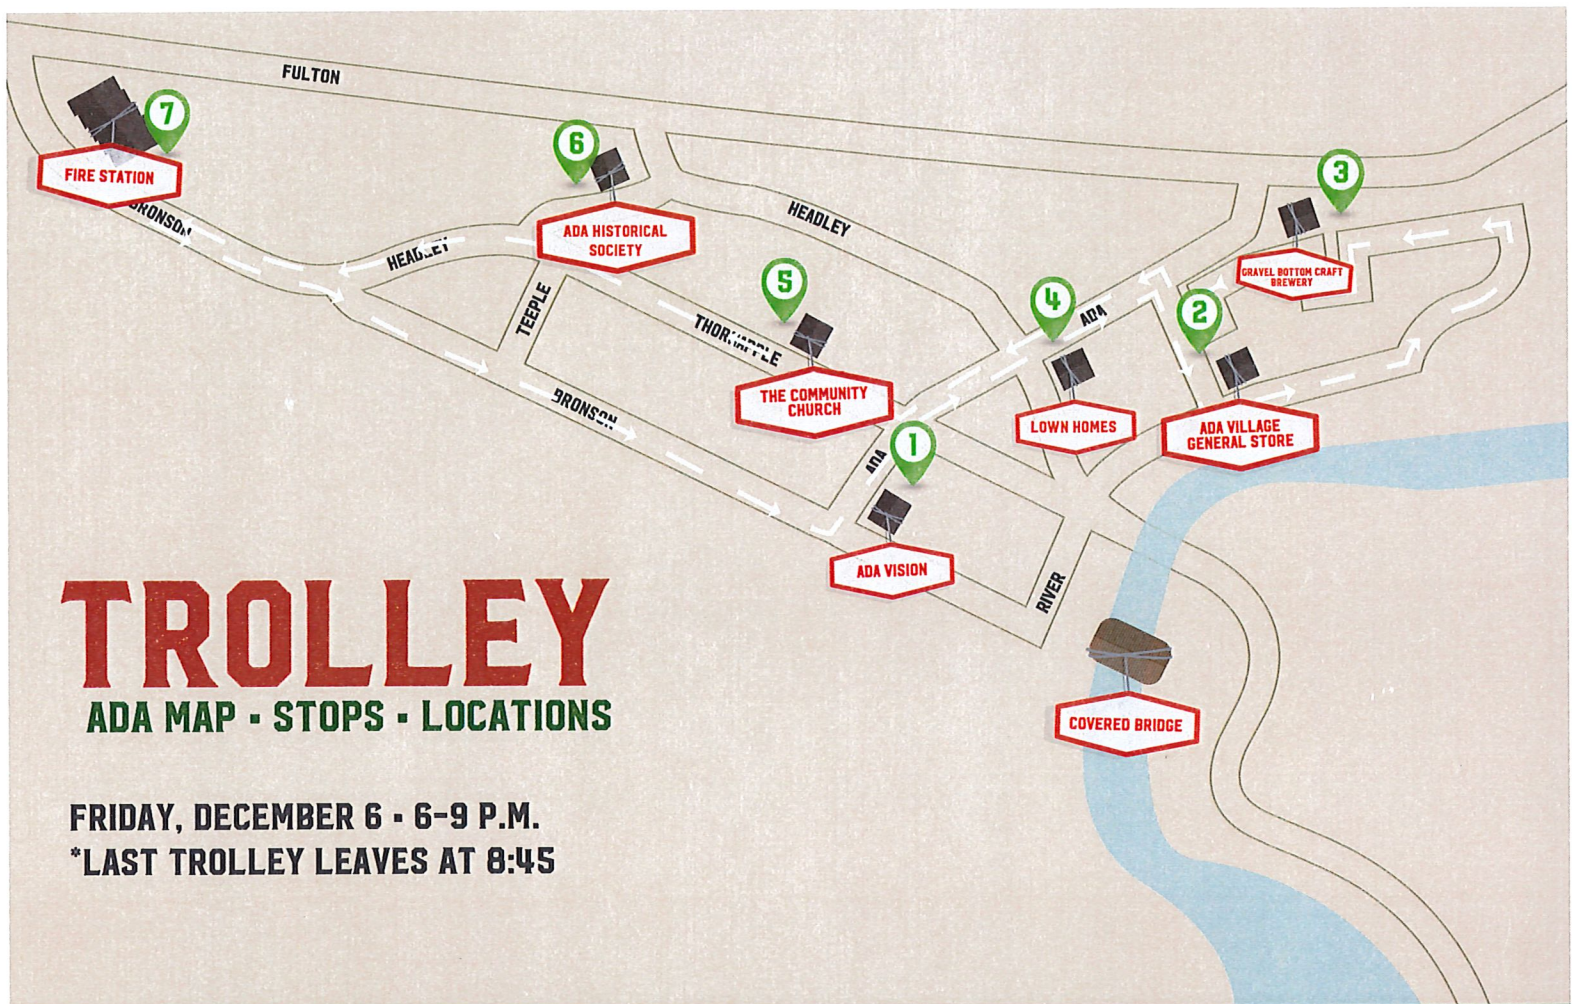

TROLLEY SPONSORS

TROLLEY

ADA MAP • STOPS • LOCATIONS

FRIDAY, DECEMBER 6 • 6-9 P.M.
 *LAST TROLLEY LEAVES AT 8:45

TROLLEY STOP 1

ADA VISION
 GODWIN ADA VILLAGE HARDWARE
 NONNA'S TRATTORIA
 NONNA'S PANTRY
 PARTNERS RELIEF & DEVELOPMENT

TROLLEY STOP 2

ADA VILLAGE GENERAL STORE
 PENNELL CPA
 JOY UNDILUTED
 THE JAMES SALON

TROLLEY STOP 3

ADA FRESH MARKET
 GRAVEL BOTTOM CRAFT BREWERY
 ITS PARTNERS

TROLLEY STOP 4

LOWN HOMES
 JH REALTY PARTNERS
 NORMAN FAMILY DENTISTRY
 OLD NATIONAL BANK

The trolleys need clear lanes to maneuver around the village. Please park only in designated parking spots. Additional parking available at Ada Vista Elementary.

HOSTED BY

SATURDAY, DECEMBER 7
11:00 A.M. - 4:00 P.M.
THE COMMUNITY CHURCH PARKING LOT,
7239 THORNAPPLE RIVER DRIVE

10:30 A.M. - PARADE LINE-UP
LOCATION: RIVER STREET

11:00 A.M. - PARADE BEGINS

JOIN US FOR FREE COOKIES, HOT CHOCOLATE AND
PICTURES WITH SANTA FROM 11 A.M. - 1 P.M. AT THE
FIRE STATION AFTER THE PARADE.

ADA'S
HOLIDAY
PARADE